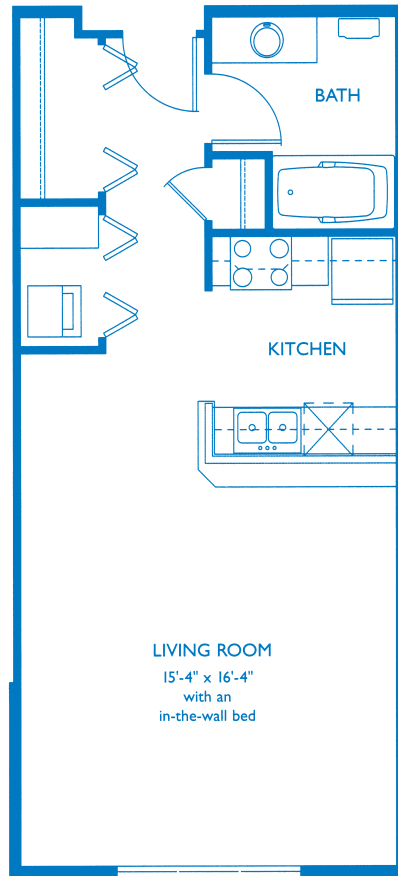

FLOOR PLAN FI

563 Square Feet • 1/8 = 1'-0"

For Information Contact *Nantucket Apartments*

3141 Stratton Way • Madison, WI 53719 • p 608.848.3070 • f 608.848.3074